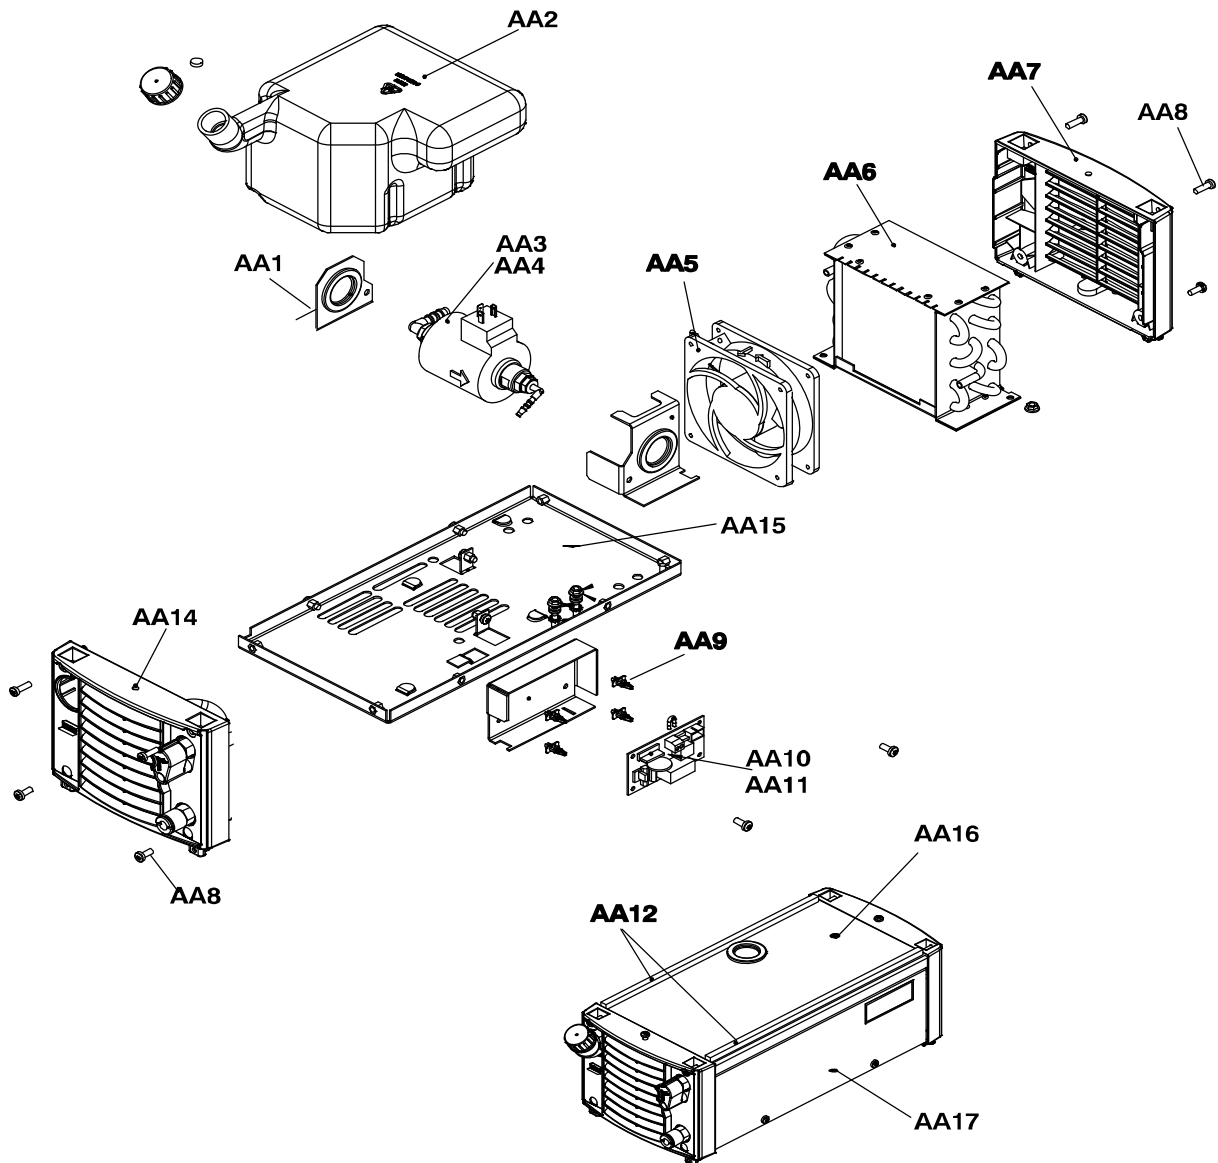

Spare parts list

Edition 100826

Valid for serial no. 705-xxx-xxxx

Ordering no. Product

0460 144 880 CoolMini

Spare parts are to be ordered through the nearest ESAB agency. Kindly indicate type of unit, serial number, denominations and ordering numbers according to the spare parts list.

C = component designation in the circuit diagram

Item	Qty	Ordering no.	Denomination	Notes	C
AA1	1	0194 069 003	Rubber inlet	Ø 37mm hole	
AA2	1	0460 195 880	Tank	with connections	
AA3	1	0460 229 880	Pump with connections		5M1
AA4	1	0460 208 880	Cable set	pump, fan	
AA5	1	0365 539 001	Fan	without cables	5EV1
AA6	1	0460 120 001	Radiator		
AA7	1	0460 139 001	Rear panel		
AA8	4	0194 153 329	Screw	Remform Torx 5x16	
AA9	4	0192 790 102	Spacer	6.3mm, LCBS 4R	
AA10	1	0487 540 880	PC-board		5AP1
AA11	1	0460 206 880	Cable set		
AA12	2	0192 526 004	Sealing strip		
AA14	1	0460 199 880	Front complete		
AA15	1	0460 163 001	Base plate		
AA16	1	0460 187 002	Top panel	Right side panel included	
AA17	1	0460 186 002	Side panel	Left side	

CoolMini

C = component designation in the circuit diagram

Item	Qty	Ordering no.	Denomination	Notes	C
AB1	1	0190 735 314	Nut	M5	5S2
AB2	1	0193 104 002	Washer	D16/5x1	
AB3	1	0458 365 001	Spring		
AB4	1	0458 366 001	Water lock cam		
AB5	1	0365 803 015	Quick connector	Female, blue	
AB6	1	0458 368 001	Water lock outlet		
AB7	1	0192 238 337	Screw	M5x35	
AB8	1	0365 803 014	Quick connector	Female, red	
AB9	1	0194 245 001	Micro switch		
AB10	1		Nut	M3	
AB11	1	0460 370 880	Damper hose		
AB12	1	0460 370 880	Damper hose		
AB13	1	0456 496 001	Hose	Ø 9/5 PVC, red, to be ordered per metre	
AB14	1	0460 198 001	Hose		